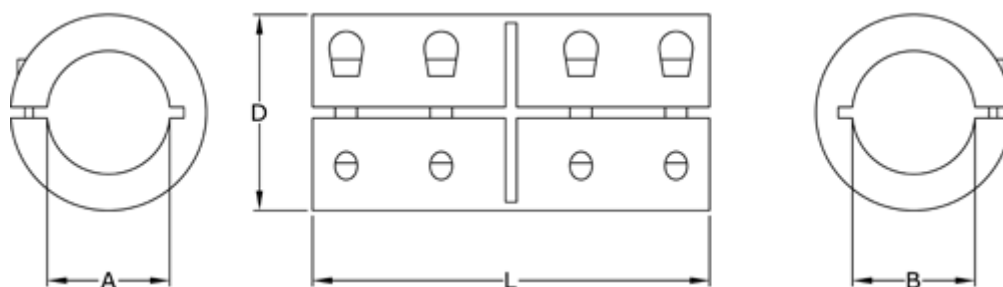

Data Sheet

Article number: 3323046501050

Description: Rigid coupling size 50 bore 50/50 mm
One piece clamp, steel

Measures

A = 50

B = 50

D = 85

L = 124

Screw = M10x25